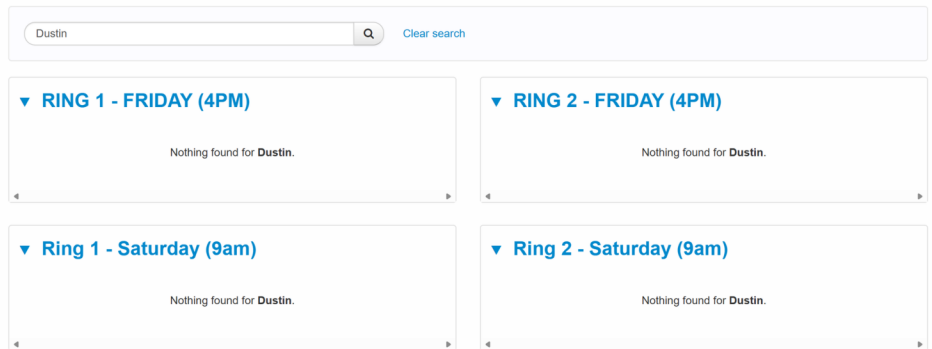

Schedule

▼ Ring 4 - Saturday (9am)	
▶ (Mirae) Forms 11-12 years Black belt JKN (1st dahn)	~ 9:00 am
▶ (Mirae) Techniques 11-12 years Black belt JKN (1st dahn)	~ 9:11 am
▶ (Open Event) Fight Choreography (Self Defense) 9-12 years Black belt JKN (1st dahn)	~ 9:22 am
▶ (Mirae) Staff 11-12 years Black belt JKN (1st dahn)	~ 9:33 am
▶ (Mirae) Sword 11-12 years Black belt JKN (1st dahn)	~ 9:44 am
▶ (Mirae) Bae Ki Hyung 11-12 years Black belt JKN (1st dahn)	~ 9:55 am
▶ (Open Event) Forms Competition 11-12 years M Black belt JKN (1st dahn)	~10:06 am
▶ (Open Event) Weapons Competition 11-12 years M Black belt JKN (1st dahn)	~10:14 am
▶ (Open Event) Sparring 11-12 years Black belt JKN (1st dahn)	~10:22 am

Special Thanks to our Tournament Sponsors: Local Union 467 & Apprenticeship Training Center